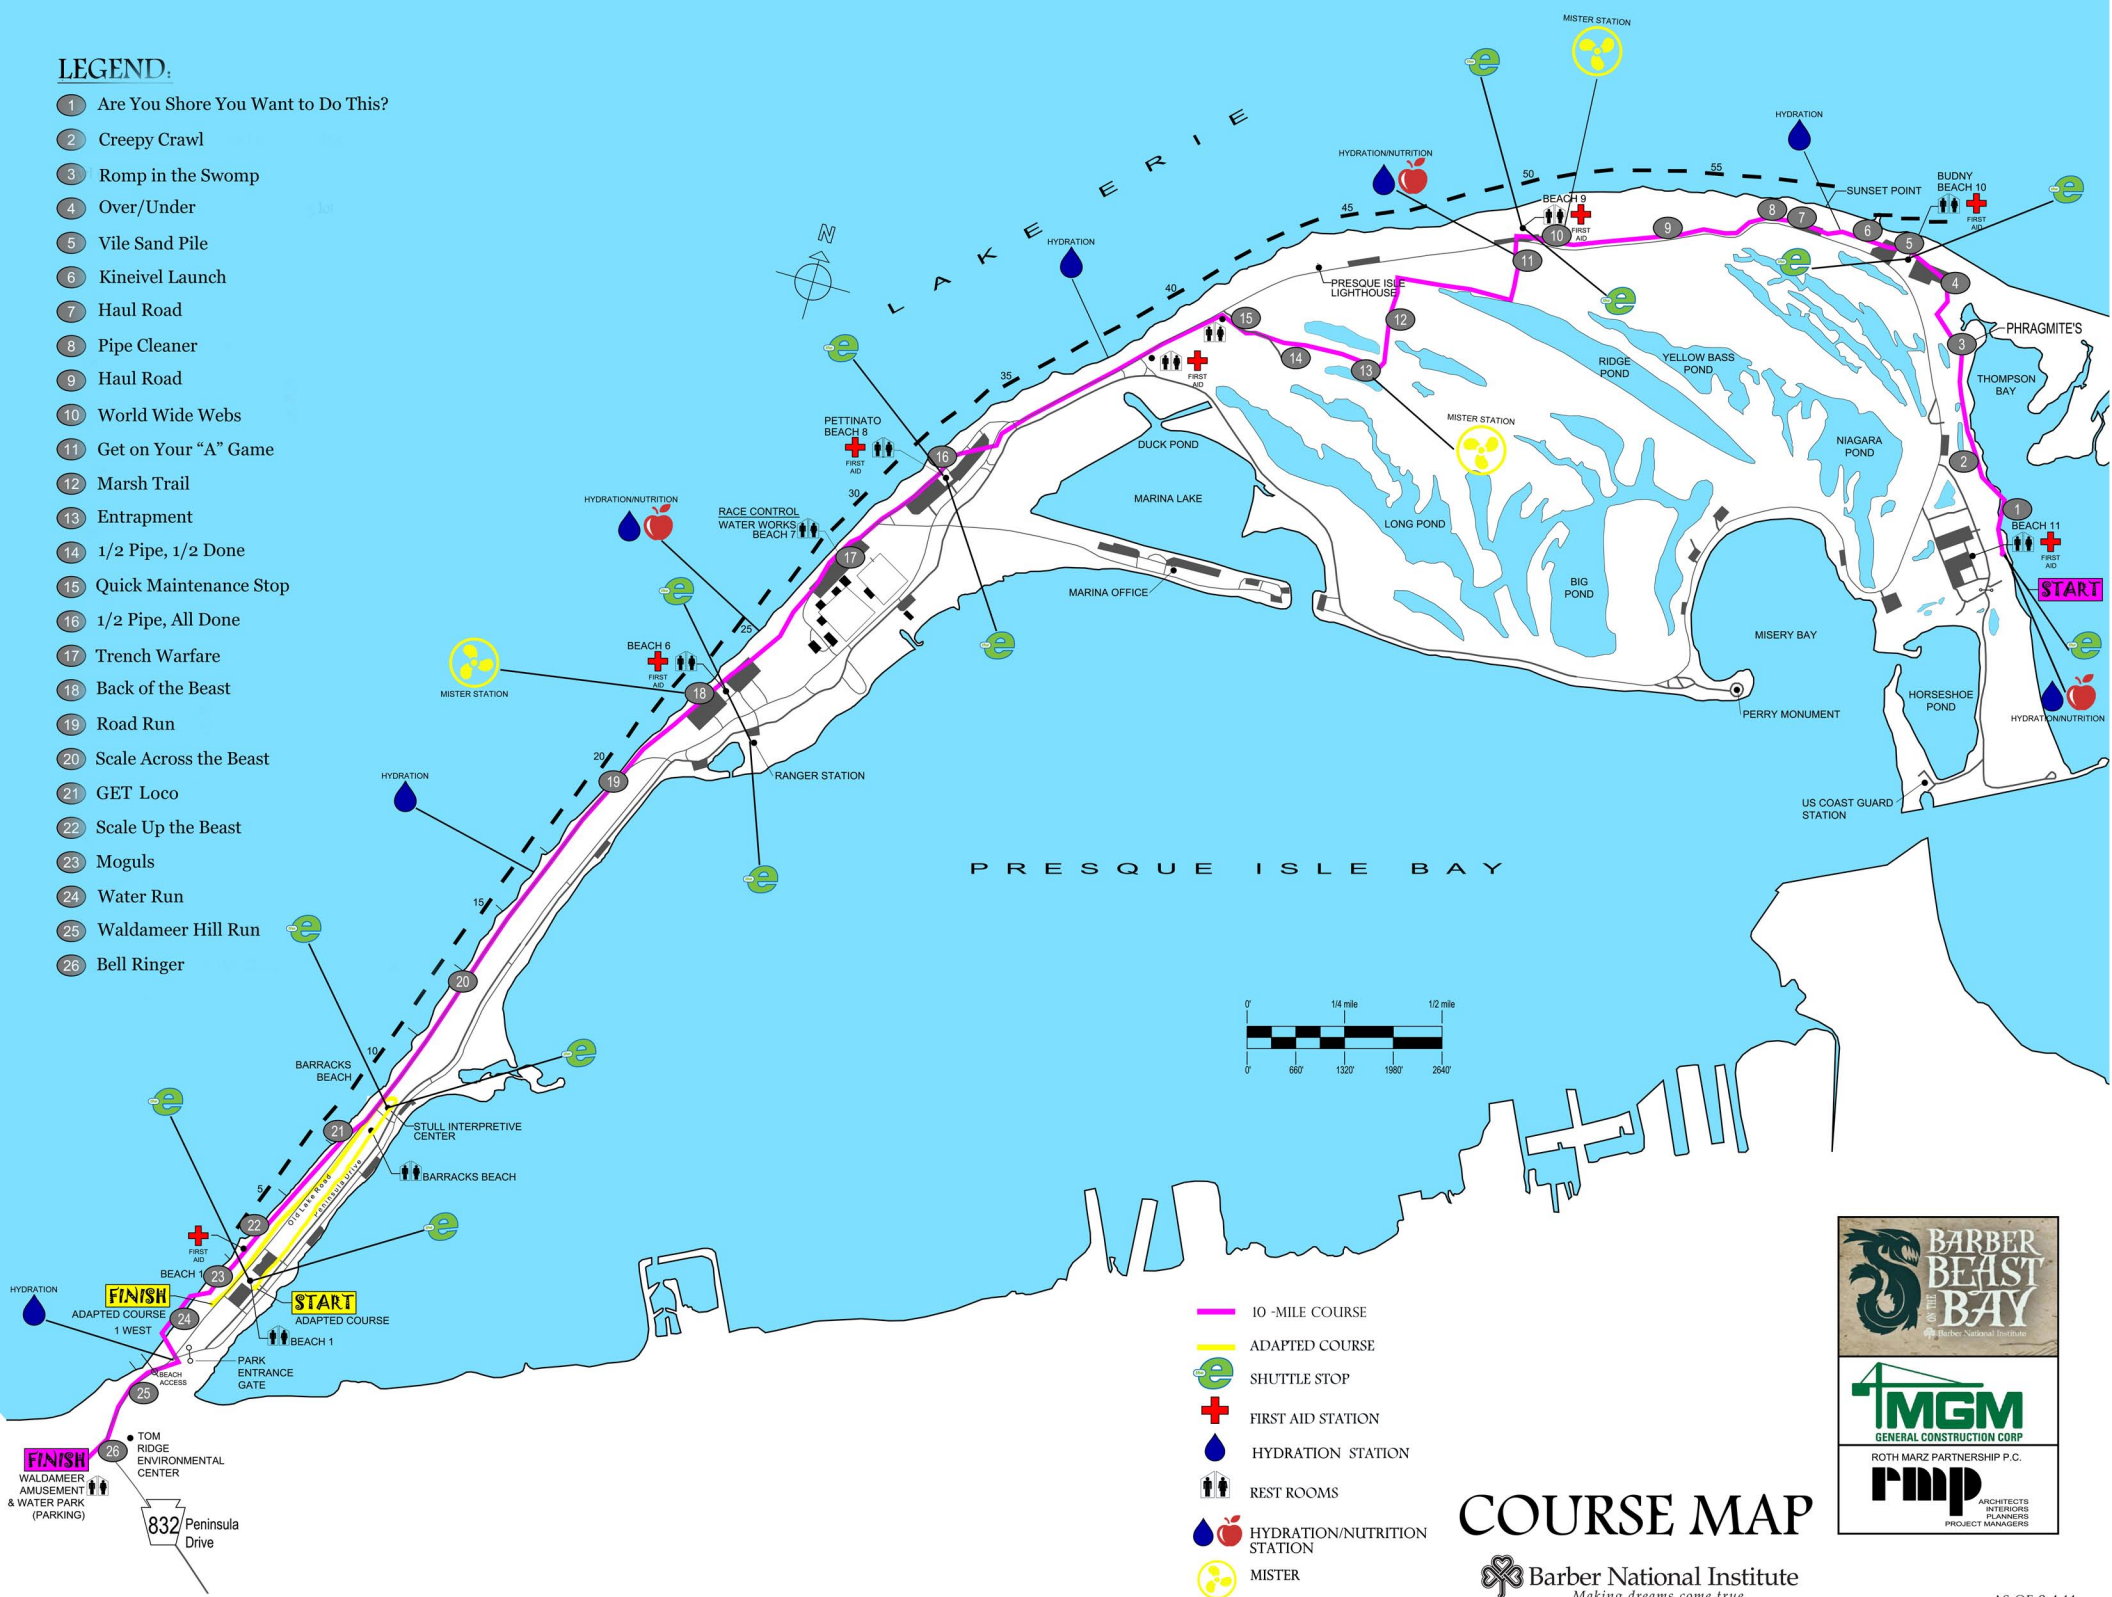

**LEGEND:**

- 1 Are You Shore You Want to Do This?
- 2 Creepy Crawl
- 3 Romp in the Swamp
- 4 Over/Under
- 5 Vile Sand Pile
- 6 Kineivel Launch
- 7 Haul Road
- 8 Pipe Cleaner
- 9 Haul Road
- 10 World Wide Webs
- 11 Get on Your "A" Game
- 12 Marsh Trail
- 13 Entrapment
- 14 1/2 Pipe, 1/2 Done
- 15 Quick Maintenance Stop
- 16 1/2 Pipe, All Done
- 17 Trench Warfare
- 18 Back of the Beast
- 19 Road Run
- 20 Scale Across the Beast
- 21 GET Loco
- 22 Scale Up the Beast
- 23 Moguls
- 24 Water Run
- 25 Waldameer Hill Run
- 26 Bell Ringer

- 10-MILE COURSE
- ADAPTED COURSE
- e SHUTTLE STOP
- + FIRST AID STATION
- 💧 HYDRATION STATION
- 🚻 REST ROOMS
- 💧 🍎 HYDRATION/NUTRITION STATION
- ☢ MISTER

**COURSE MAP**  
 Barber National Institute  
*Making dreams come true.*